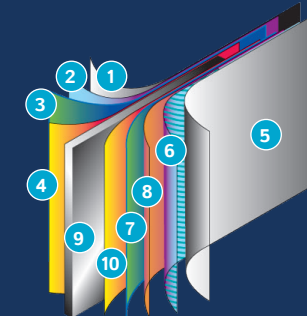

Exclusive oval system

Durable

4/30 pro-rated Warranty

NBS OVALS

Available sizes

Hollywood wall shown

8'x16' 10'x21' 12'x18' 12'x24' 16'x26' 16'x32' 18'x33'
18'x38' 18'x44'

STEEL WALL COMPONENTS

1. Plasticized SP coating
2. Molten zinc coat
3. Primer coat
4. Application of an alkaline solution to cleanse the oxides
5. Ultra-resistant polymer
6. Heat-hardened inlay
7. Primer coat
8. Chromate anti-rust coat
9. Steel wall core
10. Application of an alkaline solution to cleanse the oxides