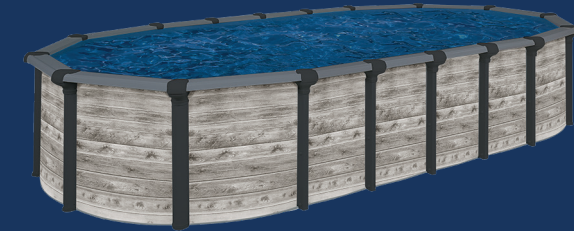

DEPL53_2021-08

Hollywood wall shown

citadelpools.com

Above-ground pool | Resin pool | citadelpools.com

ROCKLEY

Designed and built according to the industry's highest standards, Rockley pools are durable and stylish. The Rockley is available in 52" depths, in a variety of Rounds and NBS Ovals sizes to best suit your yard layout.

The Rockley pool is constructed to withstand every season. Our legendary 9" extruded resin ledge resists weather, water and wear. Durable 6" extruded resin uprights provide strength, support and style. Injected resin top connectors, bottom foot collars/connectors combo, 2-pc caps, for a pleasing overall look.

CERTIFIED
Salt & ozone systems

ROUNDS

Available sizes

8' 12' 15' 18' 21' 24' 27' 30' 33'

Brick wall shown

Quality

Affordable

Trendy look

Exclusive oval system

Durable

4/30 pro-rated Warranty

NBS OVALS

Available sizes

Hollywood wall shown

8'x16' 10'x21' 12'x18' 12'x24' 16'x26' 16'x32' 18'x33'
18'x38' 18'x44'

STEEL WALL COMPONENTS